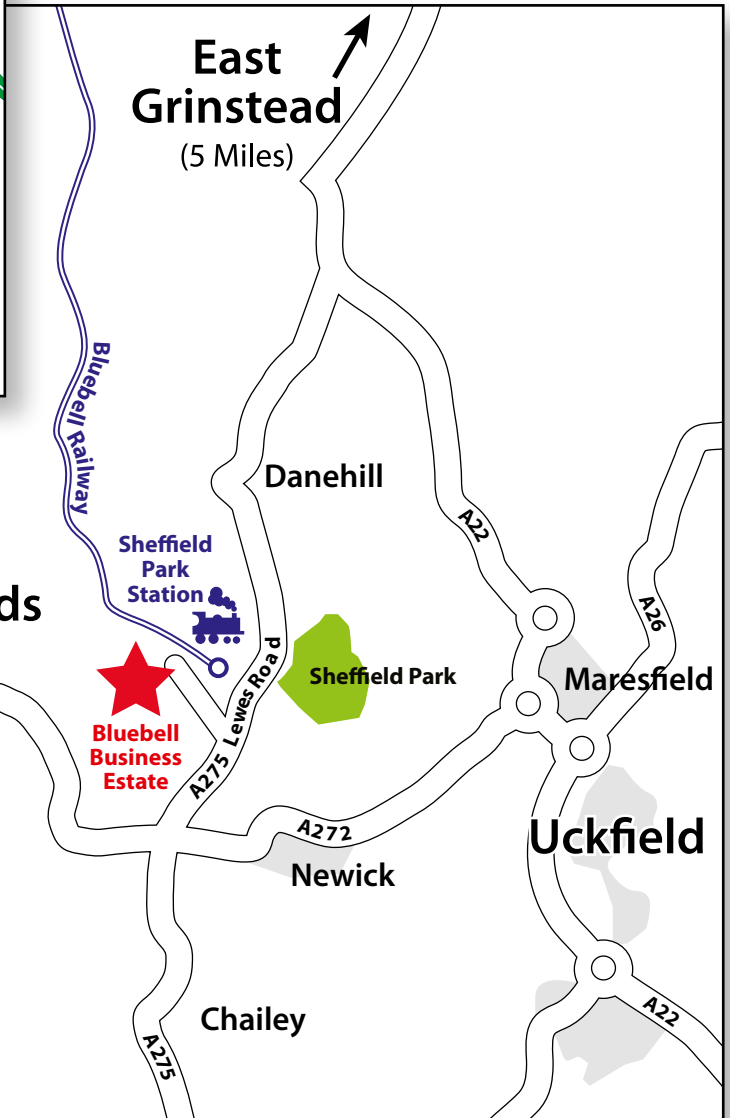

Address

Unit 20 Bluebell Business Estate
A275 Lewes Road
Uckfield
East Sussex TN22 3HQ