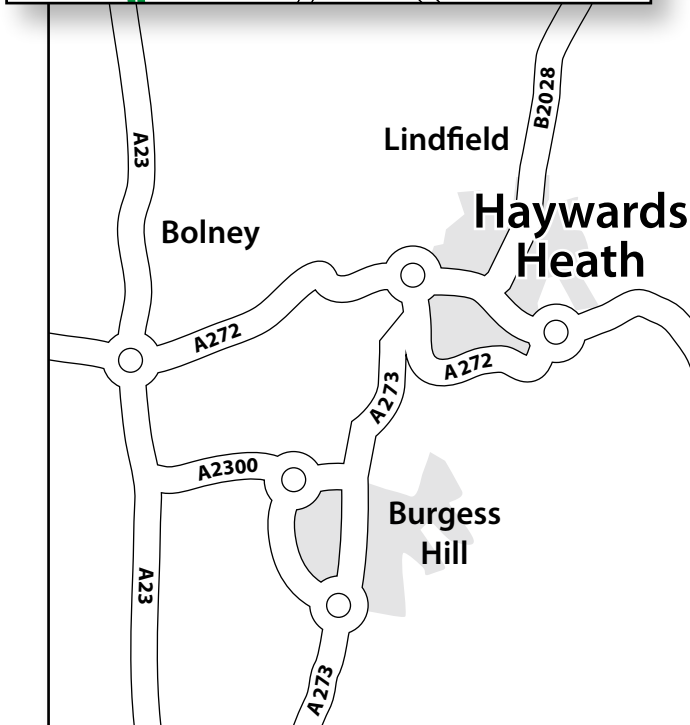

Address

Unit 20 Bluebell Business Estate
 A275 Lewes Road
 Uckfield
 East Sussex TN22 3HQ

From Haywards Heath - take the A272 heading for Uckfield.

At the staggered cross roads with The Kings Head public house on your right, turn left onto the A275 signposted on a brown sign – Sheffield Park.

Travel along this road for approximately 1.5 miles and the entrance to Bluebell Business Estate is a concrete road on your left – if you pass the railway station you have missed it!

From Uckfield – take the A272 heading for Haywards Heath

At the staggered cross roads with The Kings Head public house on our left, turn right onto the A275 signposted on a brown sign – Sheffield Park.

Travel along this road for approximately 1.5 miles and the entrance to Bluebell Business Estate is a concrete road on your left – if you pass the railway station you have missed it!

From East Grinstead take the A22 heading for Lewes

After crossing the traffic lights at Wych Cross take the A275 Lewes Road on your right.

Keep on this road for approximately 6 miles. You will pass Sheffield Park Railway Station on your right and Bluebell Business Estate will be just round the bend on the right – a concrete road.